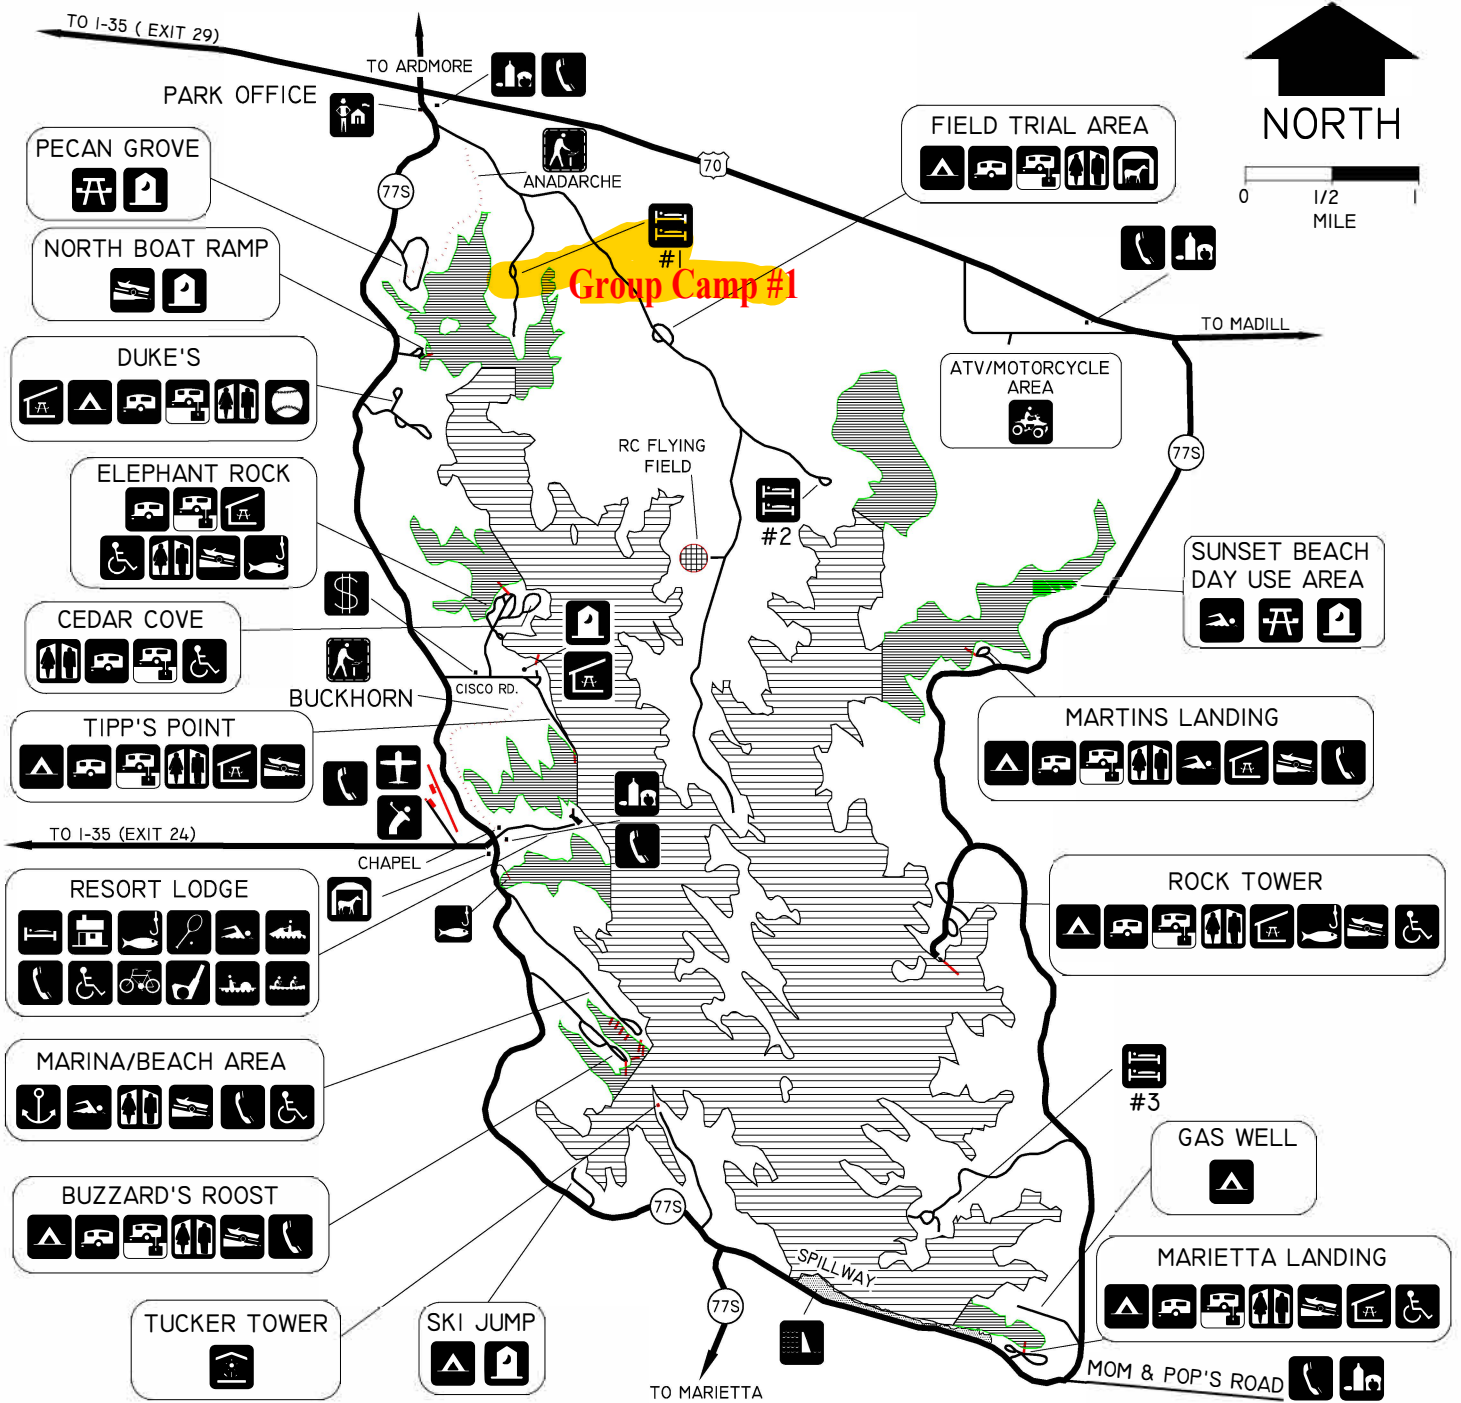

LAKE MURRAY STATE PARK

KEY TO SYMBOLS

	PARK OFFICE		RV CAMPING		BOAT RAMP		BIKE RENTAL		NATURE TRAIL
	STORE		RV DUMP STATION		FISHING PIER		JET SKI RENTAL		NATURE CENTER
	LODGE ROOMS		COMFORT STATION WITH SHOWERS		SWIMMING		CANOE RENTAL		PAY PHONE
	CABINS/COTTAGES		VAULT TOILETS		MARINA		TENNIS COURTS		DAM
	GROUP CAMP		PICNIC PAVILION		GOLF COURSE		BALL FIELD		AIRSTRIP
	TENT CAMPING		PICNIC AREA		MINIATURE GOLF		ATV/MOTORCYCLE AREA		HANDICAP ACCESSIBLE
	DAY USE FEE REQUIRED		PADDLE BOATS		HORSE STABLES		NO SKI AREA		